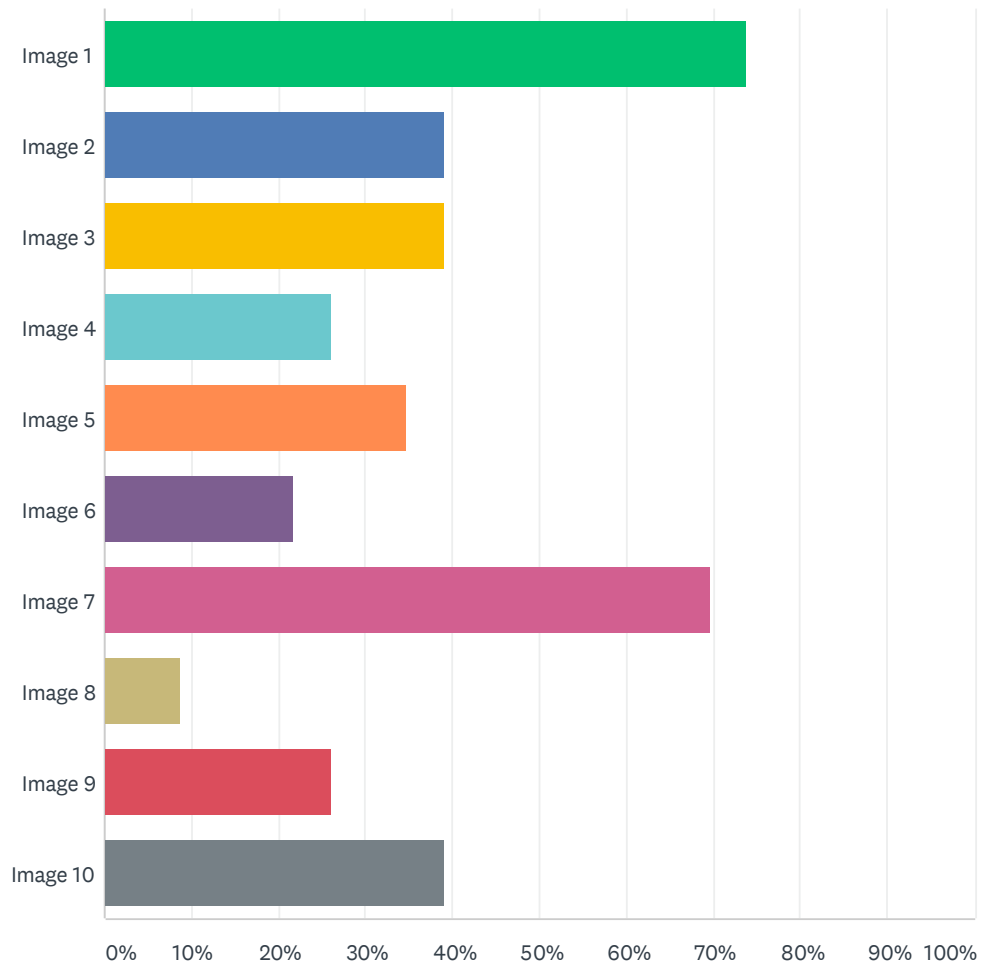

Q1 Thinking about the places where we work, click on all the images you like. Leave the images you don't like, unchecked.

Answered: 23 Skipped: 1

## Butner Visual Preference Survey Part 2: Workplaces, Parks, Streets

ANSWER CHOICES	RESPONSES	
Image 1	73.91%	17
Image 2	39.13%	9
Image 3	39.13%	9
Image 4	26.09%	6
Image 5	34.78%	8
Image 6	21.74%	5
Image 7	69.57%	16
Image 8	8.70%	2
Image 9	26.09%	6
Image 10	39.13%	9
Total Respondents: 23		