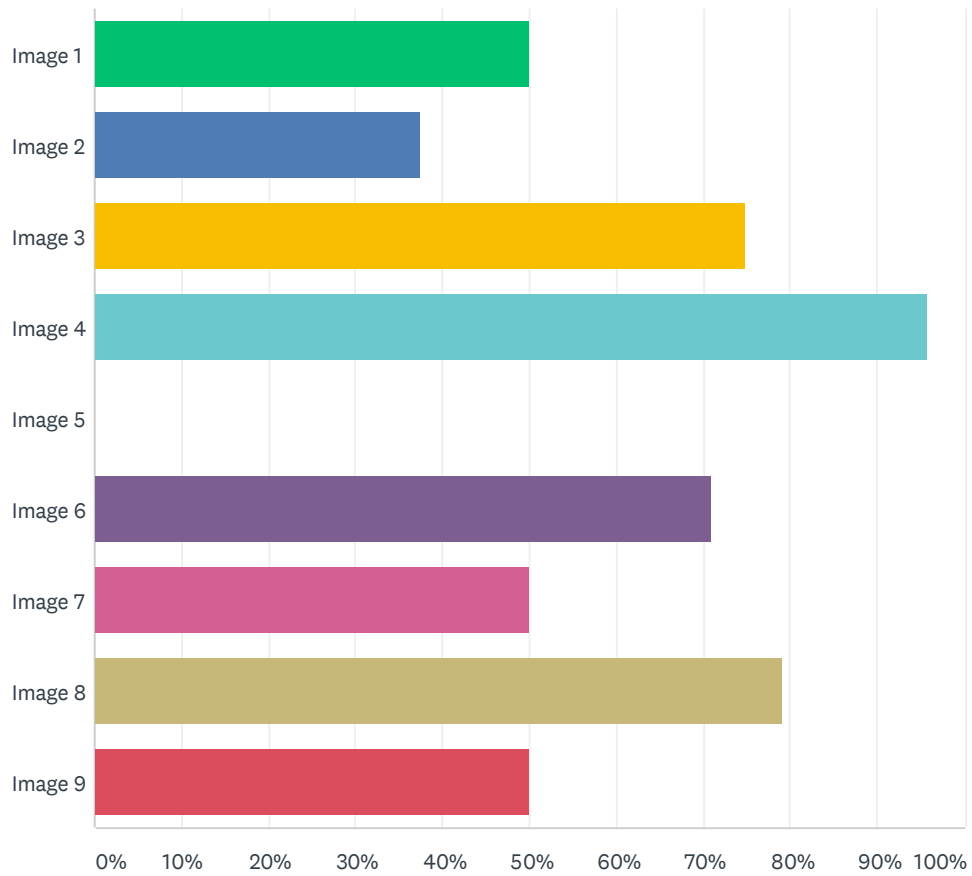

Q3 Thinking about our Town's open spaces and parks, click on the images you like. Leave the ones you don't like, unchecked.

Answered: 24 Skipped: 0

ANSWER CHOICES	RESPONSES	
Image 1	50.00%	12
Image 2	37.50%	9
Image 3	75.00%	18
Image 4	95.83%	23
Image 5	0.00%	0
Image 6	70.83%	17
Image 7	50.00%	12
Image 8	79.17%	19
Image 9	50.00%	12
Total Respondents: 24