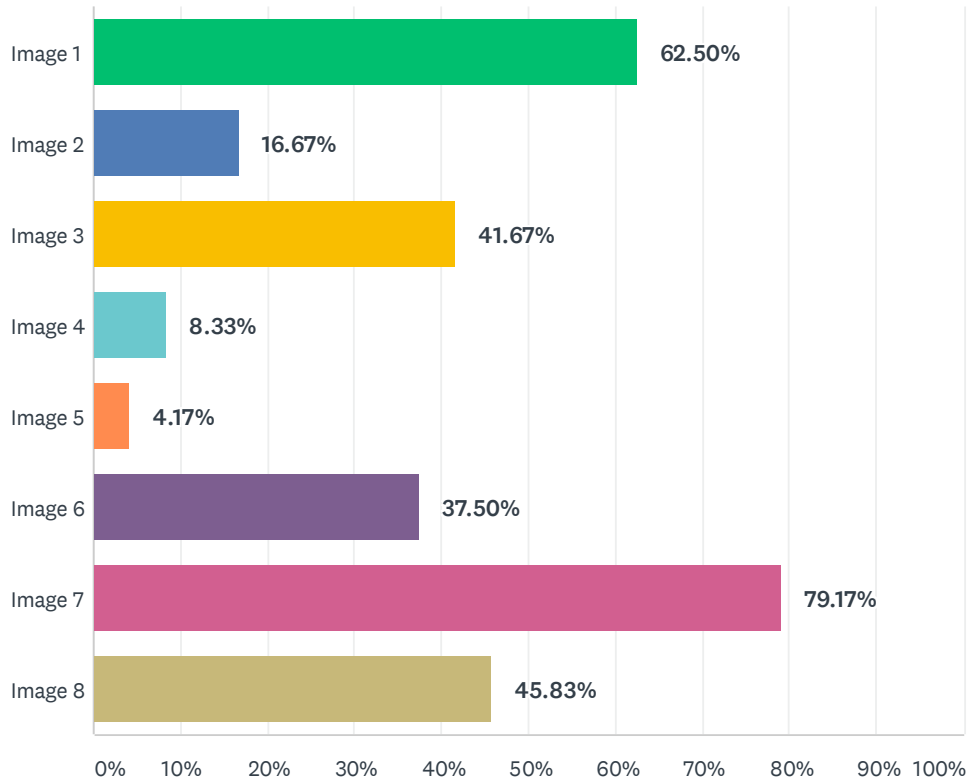

Q1 Thinking about Central Avenue as Butner's "Main Street" please select the pictures that most closely align with your vision of how you'd like to see "Main Street Butner" look in the future. Leave the images you don't like, unchecked.

Answered: 24 Skipped: 2

ANSWER CHOICES	RESPONSES	
Image 1	62.50%	15
Image 2	16.67%	4
Image 3	41.67%	10
Image 4	8.33%	2
Image 5	4.17%	1
Image 6	37.50%	9
Image 7	79.17%	19
Image 8	45.83%	11
Total Respondents: 24		