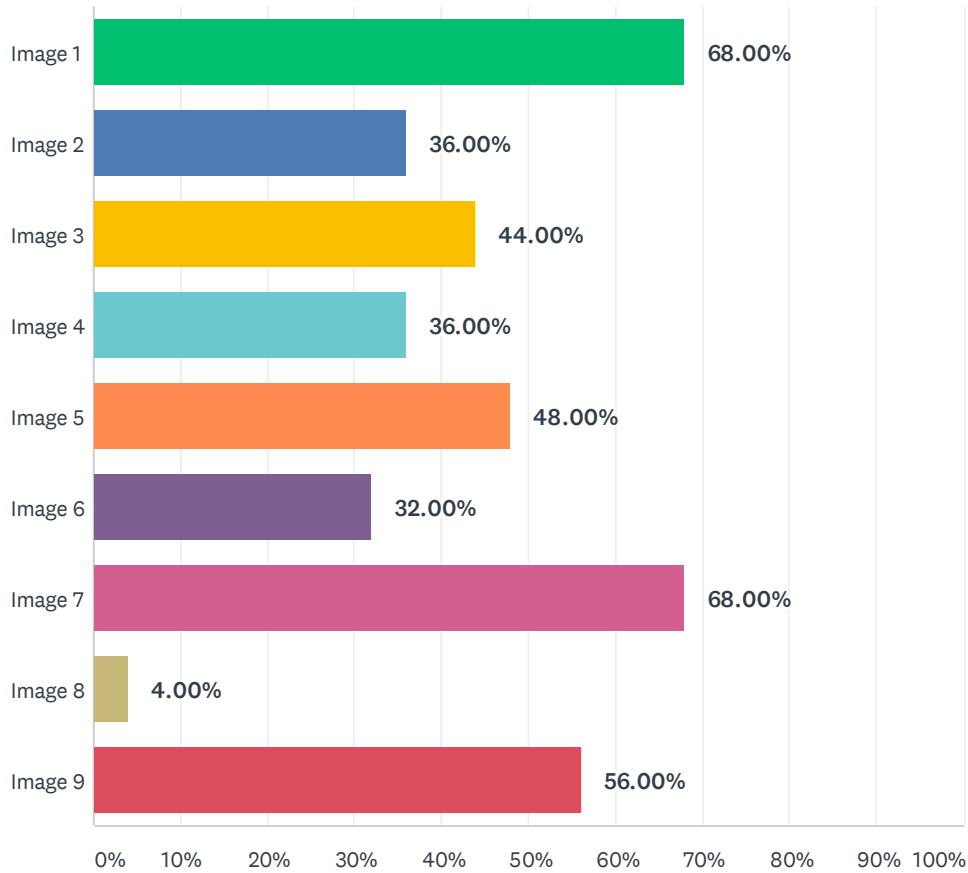

Q3 Thinking about Central Avenue from Town Hall/ Gazebo Park out to Lake Holt and other major residential streets. Please select the pictures that most closely align with how you'd like to see this street and area of Butner look in the future. Leave the images you don't like, unchecked.

Answered: 25 Skipped: 1

ANSWER CHOICES	RESPONSES
Image 1	68.00% 17
Image 2	36.00% 9
Image 3	44.00% 11
Image 4	36.00% 9
Image 5	48.00% 12
Image 6	32.00% 8
Image 7	68.00% 17
Image 8	4.00% 1
Image 9	56.00% 14
Total Respondents: 25